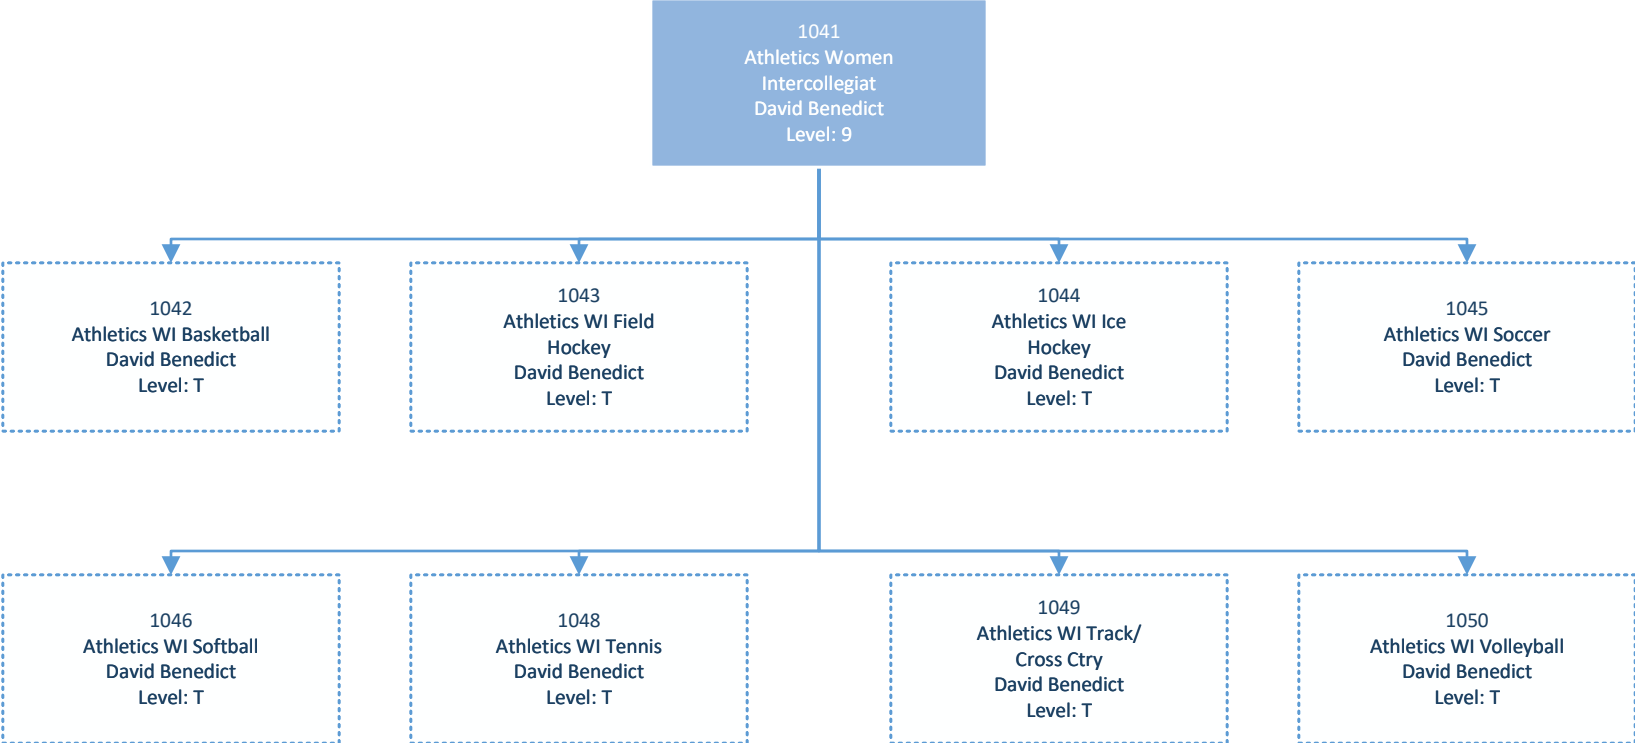

University of Connecticut

1	Table of Contents	32	Education
2	All University	33	Engineering
3	President	34	Fine Arts
4	Athletics	35	Dramatic Arts/Music/Fine Arts Inst
5	Athletics-Men's Intercollegiate	36	Law
6	Athletics-Women's Intercollegiate	37	CLAS
7	Global Affairs	38	CLAS-Physical Sciences
8	Vice President for Research	39	CLAS-Life Sciences
9	SPS Administration	40	CLAS-Psychological Sciences
10	Research Development & Resources	41	CLAS-Social Sciences
11	Student Life and Enrollment	42	CLAS-Regional Campuses
12	Admissions/AVP Stu Aff/Fin Aid/Stu Aff Admin	43	CLAS-Humanities
13	Univ Communications	44	CLAS Administration
14	General Counsel	45	Collaborative Programs
15	University Safety	46	Nursing
16	Diversity & Inclusion	47	Pharmacy
17	HR and Organizational Dev	48	Social Work
18	Compliance	49	Information Technology Svcs
19	Provost Academic Affairs	50	Acad Devel./Library/Grad Ed/Dean of Students
20	Regional Campuses	51	Academic Affairs
21	Hartford	52	Academic Interdisciplinary
21	Stamford	53	Student Success
23	Waterbury	54	Academic Operations
24	Avery Point	55	Exec VP Finance and CFO
25	Schools and Colleges	56	Budget, Planning and Institutional Research
26	CAHNR	57	Financial Oper and Controller
27	CAHNR-Acad Prog	58	Controller-Accounting & Acct Pay
28	CAHNR-Extension	59	Facilities
29	Business	60	Facilities:Energy/Trade/Logisitics/Proj Admin/Business Svc
30	Business Faculty & Research	61	Planning Design & Construct
31	Business Grad Programs	62	University Business Services

University of Connecticut

University of Connecticut

University of Connecticut

University of Connecticut

University of Connecticut

University of Connecticut

University of Connecticut

University of Connecticut